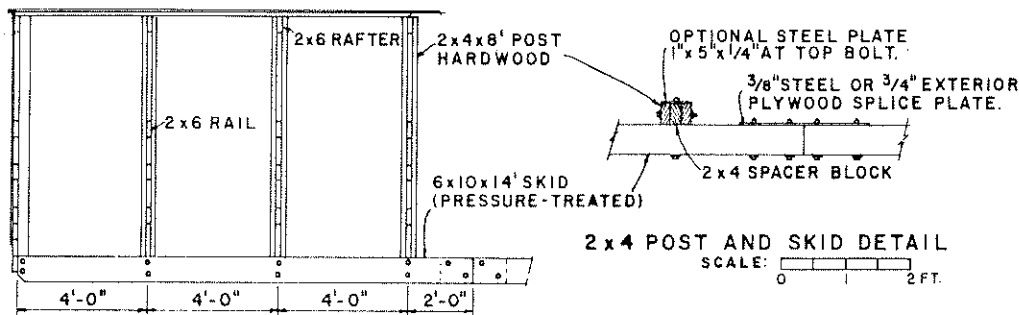

FOUR STALL INTERMEDIATE UNIT (USING 4x4 POSTS)

SECTION

THREE STALL END UNIT (USING 2x4 POSTS)

PERSPECTIVE

SINGLE FOUR STALL UNIT

SUGGESTED KENNEL ARRANGEMENT

BASED ON: UNIV. OF WISC. PLAN WP2700

COOPERATIVE EXTENSION WORK IN AGRICULTURE AND HOME ECONOMICS DEPARTMENT OF AGRICULTURAL ENGINEERING UNIVERSITY OF MARYLAND AND UNITED STATES DEPARTMENT OF AGRICULTURE COOPERATING		
COW KENNELS		
WISC. '73	EX. 6165	SHEET 1 OF 1