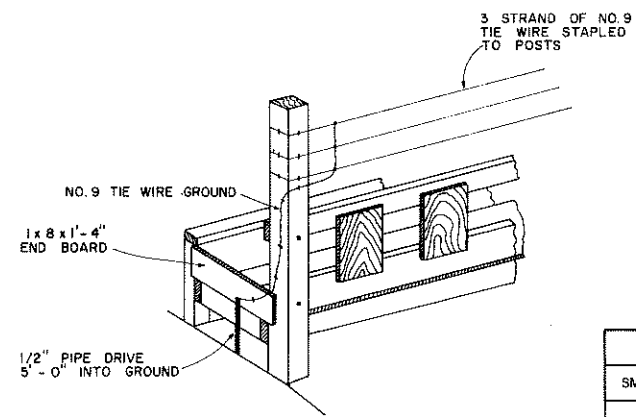

FRONT VIEW
SCALE: 3/4" = 1'-0"

DETAIL OF OPTIONAL SILAGE DEFLECTOR
SCALE: 1" = 1'-0"

CROSS SECTION
SCALE: 1" = 1'-0"

PERSPECTIVE
NOT TO SCALE

END VIEW
NOT TO SCALE

TABLE OF FEEDER HEIGHT

SHEEP SIZE	HEIGHT TO THROAT 'H'
SMALL BREEDS & FEEDER LAMBS	10" TO 1' - 6"
MEDIUM BREEDS	1' - 5" TO 1' - 8"
LARGE BREEDS	1' - 8" TO 1' - 10"

SCALE: 1" = 1'-0" UNLESS OTHERWISE NOTED.

COOPERATIVE EXTENSION WORK IN AGRICULTURE AND HOME ECONOMICS

AND UNITED STATES DEPARTMENT OF AGRICULTURE COOPERATING

FENCELINE FEEDER FOR SHEEP

USDA '79 EX. 6328 SHEET | OF |