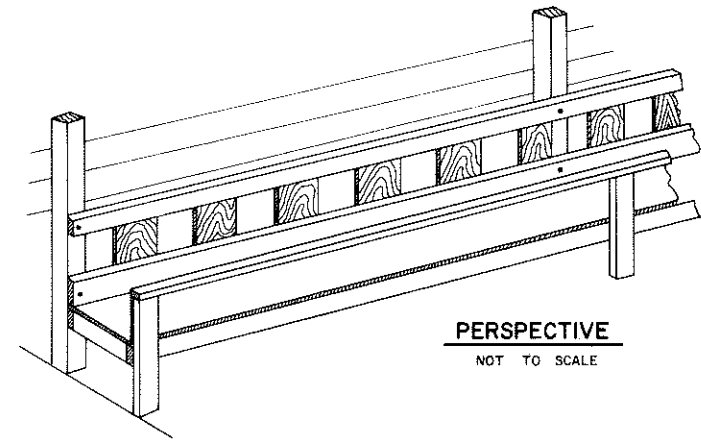

FRONT VIEW
SCALE: 3/4" = 1'-0"

DETAIL OF OPTIONAL SILAGE DEFLECTOR
SCALE: 1" = 1'-0"

CROSS SECTION
SCALE: 1" = 1'-0"

PERSPECTIVE
NOT TO SCALE

END VIEW
NOT TO SCALE

TABLE OF FEEDER HEIGHT

SHEEP SIZE	HEIGHT TO THROAT 'H'
SMALL BREEDS & FEEDER LAMBS	10" TO 1' - 6"
MEDIUM BREEDS	1' - 5" TO 1' - 8"
LARGE BREEDS	1' - 8" TO 1' - 10"

SCALE: 1" = 1'-0" UNLESS OTHERWISE NOTED.

COOPERATIVE EXTENSION WORK IN AGRICULTURE AND HOME ECONOMICS

AND UNITED STATES DEPARTMENT OF AGRICULTURE COOPERATING

FENCELINE FEEDER FOR SHEEP

USDA '79 EX. 6328 SHEET | OF |