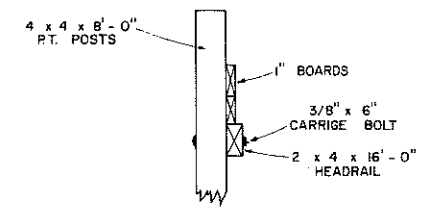

FRONT VIEW
SCALE: 3/4" = 1'-0"

DETAIL OF OPTIONAL SILAGE DEFLECTOR
SCALE: 1" = 1'-0"

CROSS SECTION
SCALE: 1" = 1'-0"

PERSPECTIVE
NOT TO SCALE

END VIEW
NOT TO SCALE

TABLE OF FEEDER HEIGHT

SHEEP SIZE	HEIGHT TO THROAT 'H'
SMALL BREEDS & FEEDER LAMBS	10" TO 1' - 6"
MEDIUM BREEDS	1' - 5" TO 1' - 8"
LARGE BREEDS	1' - 8" TO 1' - 10"

SCALE: 1" = 1'-0" UNLESS OTHERWISE NOTED.

COOPERATIVE EXTENSION WORK IN AGRICULTURE AND HOME ECONOMICS

AND UNITED STATES DEPARTMENT OF AGRICULTURE COOPERATING

FENCELINE FEEDER FOR SHEEP

USDA '79 EX. 6328 SHEET | OF |